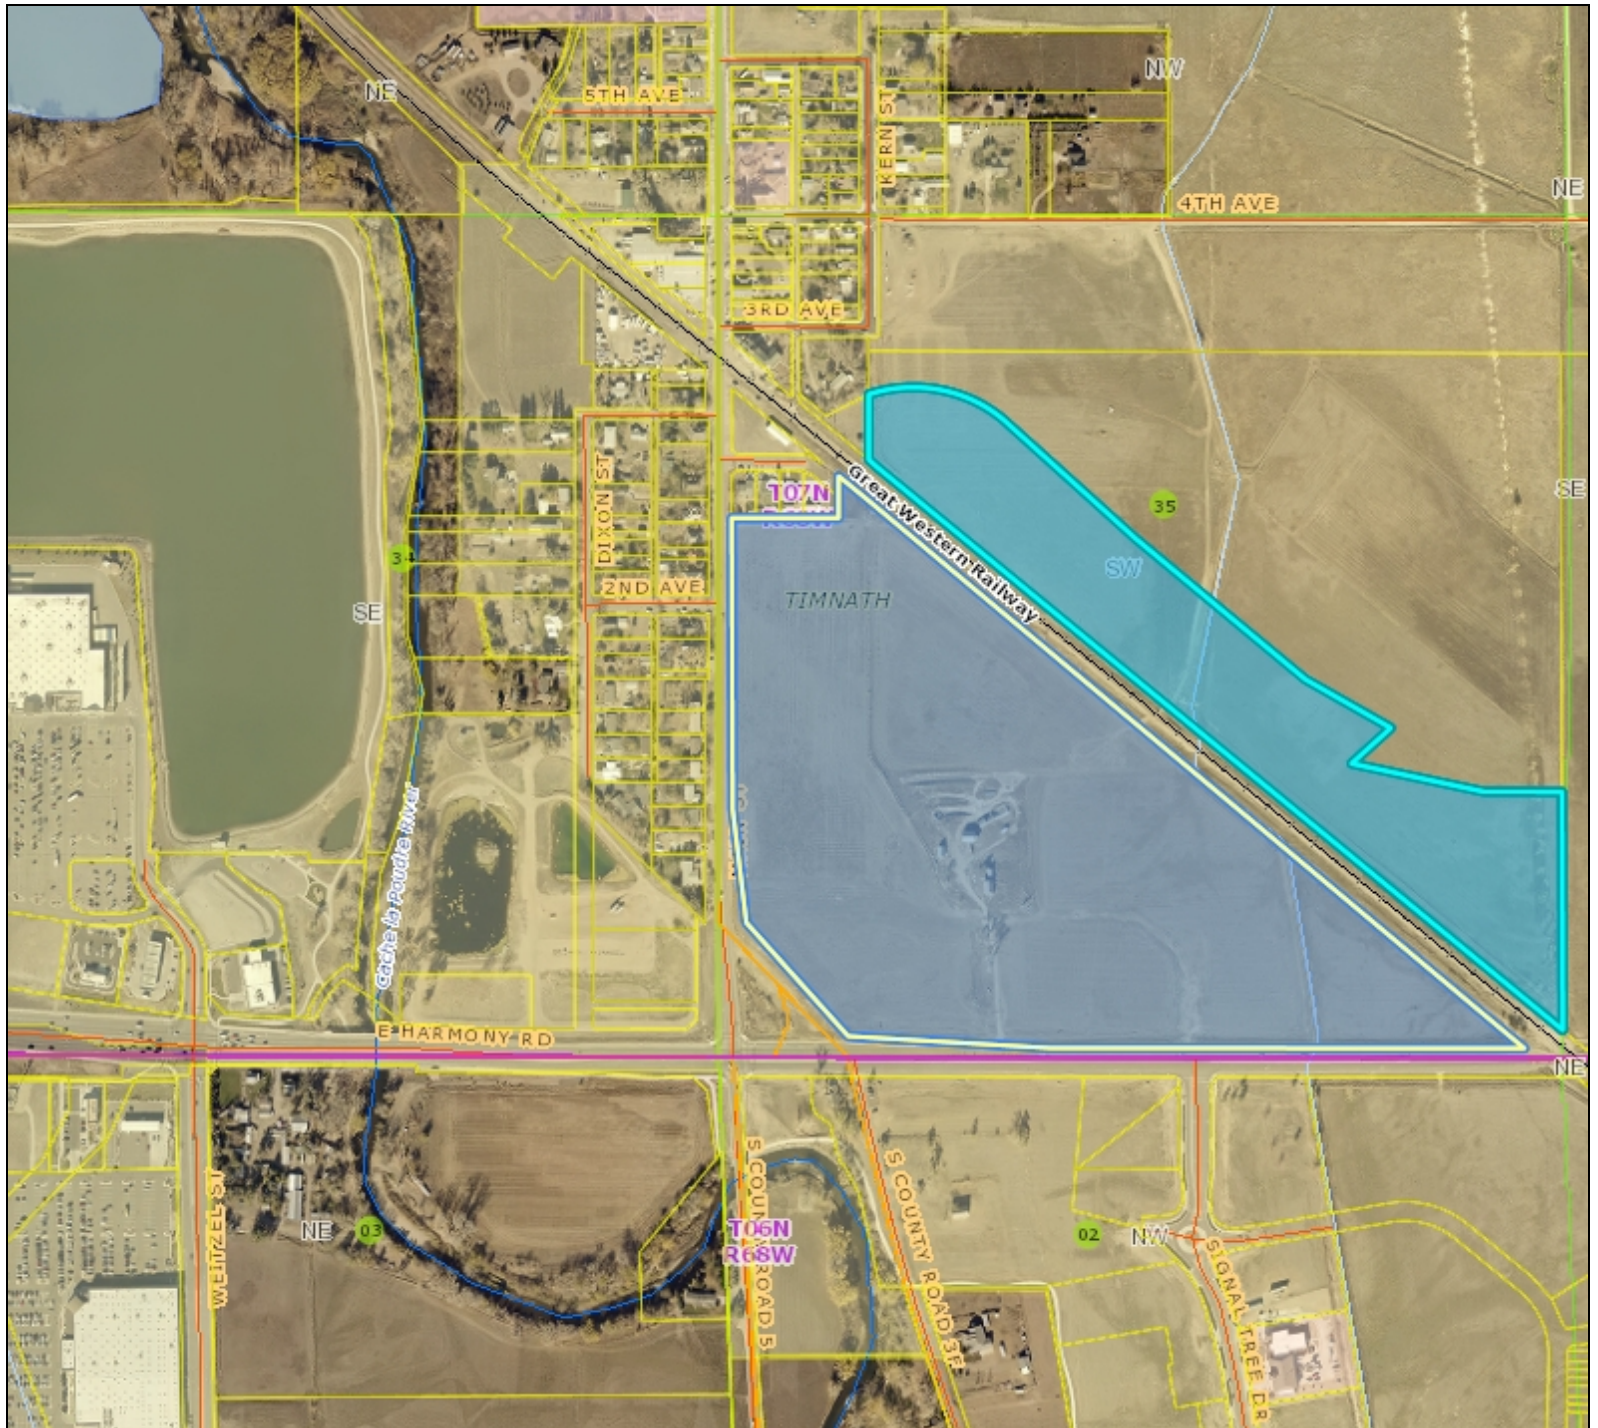

# Timnath Farms North MD No. 1

### Legend

- Tax Parcels
- PLSS Township and Range
- PLSS Sections
- PLSS Quarter Sections
- Railroads
- Rivers and Streams
- County Boundary
- Rocky Mountain National Park
- Incorporated Areas
- City or Town

### Notes

0.1      0      0.1 Miles

Scale  
1: 7,200

This map was created by Larimer County GIS using data from multiple sources for informal purposes only. This map may not reflect recent updates prior to the date of printing. Larimer County makes no warranty or guarantee concerning the completeness, accuracy, or reliability of the content represented.